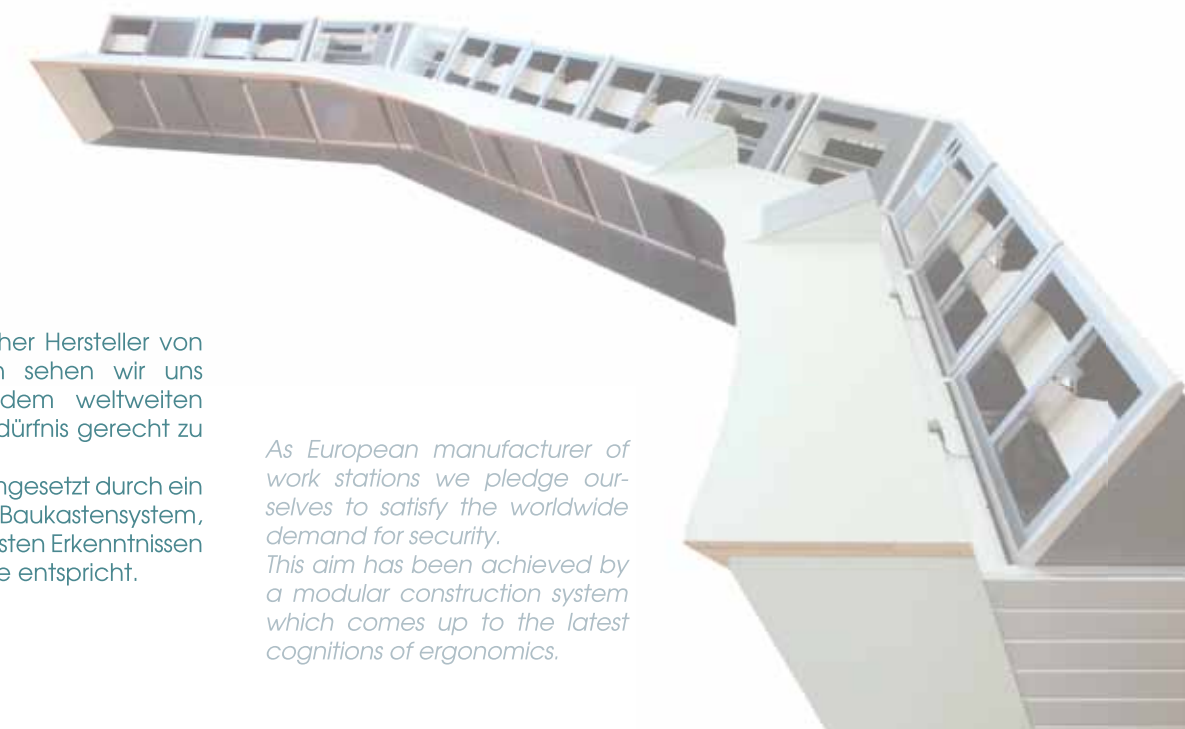

Als europäischer Hersteller von Arbeitsplätzen sehen wir uns verpflichtet, dem weltweiten Sicherheitsbedürfnis gerecht zu werden. Dies wurde umgesetzt durch ein modulares Baukastensystem, das den neuesten Erkenntnissen der Ergonomie entspricht.

As European manufacturer of work stations we pledge ourselves to satisfy the worldwide demand for security. This aim has been achieved by a modular construction system which comes up to the latest cognitions of ergonomics.

EBE Solutions GmbH
Breitenfurter Strasse 274/2, A-1230 Wien

www.ebe-solutions.at